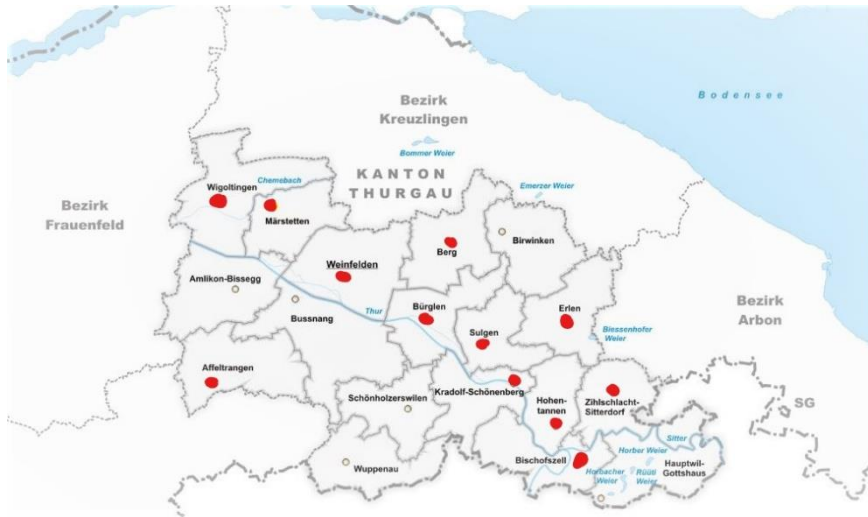

Association of host municipalities to promote integration in the Weinfelden District

Affeltrangen
 Berg
 Bischofzell
 Bürglen
 Erlen
 Hohentannen

Kradolf-Schönenberg
 Märstetten
 Sulgen
 Weinfelden
 Wigoltingen
 Zihlschlacht-Sitterdorf

With the financial support of the Swiss Federal Government's credit for integration projects and the canton of Thurgau.

English

Welcome to the Weinfelden District

You've recently moved into our town in the Weinfelden district. You'll be living in Switzerland for some time - perhaps for the rest of your life. We'd like to give you a warm welcome.

There are many ways in which we can support you with your arrival and integrating into your new homeland. Come and take advantage of the welcoming talk at the Kompetenzzentrum Integration in Weinfelden, where we can provide you with information about the choice of activities on offer.