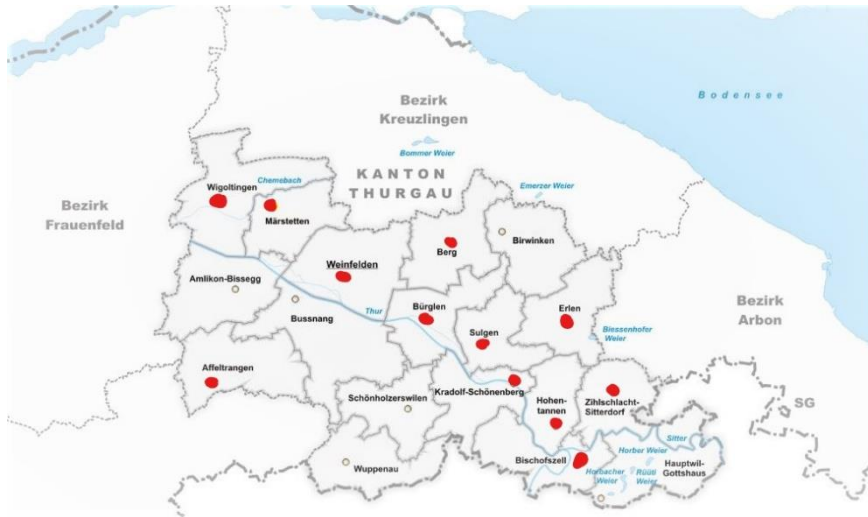

**Association of host municipalities to promote integration in the Weinfelden District**

Affeltrangen  
 Berg  
 Bischofzell  
 Bürglen  
 Erlen  
 Hohentannen

Kradolf-Schönenberg  
 Märstetten  
 Sulgen  
 Weinfelden  
 Wigoltingen  
 Zihlschlacht-Sitterdorf

With the financial support of the Swiss Federal Government's credit for integration projects and the canton of Thurgau.

English

## Welcome to the Weinfelden District

You've recently moved into our town in the Weinfelden district. You'll be living in Switzerland for some time - perhaps for the rest of your life. We'd like to give you a warm welcome.